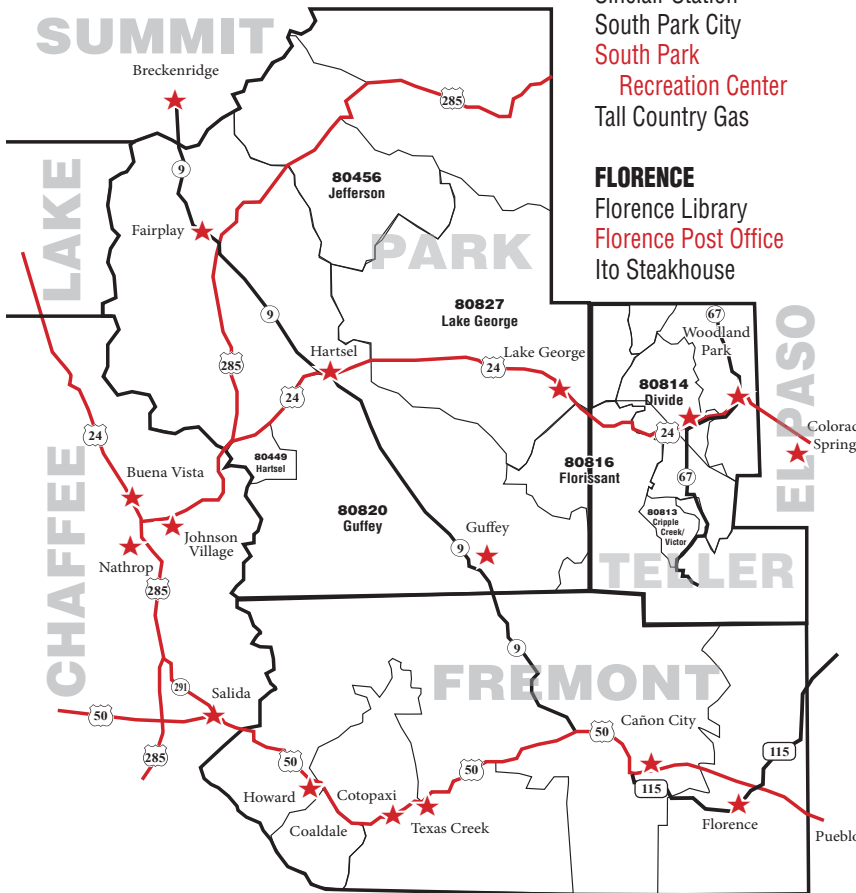

HARTSEL

Hartsel Merchantile
The Hopp Pizza
Highline Cafe
Sinclair Gas Station

HOWARD

Howard Post Office

JEFFERSON

Jefferson Market

JOHNSON VILLAGE

Gunsmoke Plaza

LAKE GEORGE

Big Blue Sky/Tumblin' Trout
Grannys HASH
Library
Ponderosa Country Store
Starky's Store

MANITOU SPRINGS

Manitou Chamber
of Commerce
Tubby's Turnaround
Wichita Parking Lot

NATHROP

Nathrop Post Office

SALIDA

Amica's Pizza
Conoco
Gem Factory (F St. & 291)
HRRMC

Palace Hotel (Sacket & F)
Pancake Patio
NW corner 2nd & F
Sacred Grounds Coffee
Salida Chamber
of Commerce
Salida Library
Salida Post Office
Salida Senior Center
Conoco Gas Hwy 50

VICTOR

Claim Jumper
Fragile Edge
KatHouse Liquors
Side Door Cafe
Victor Bakery
Victor Hotel
Victor Laundry

WOODLAND PARK

Banana Belt Liquors
Charis Bible College
Circle H Smokehouse
Dollar Tree
Donut Mill
Ent
FarmCrest
Foxworth/Galbraith
Goodwill
Gold Hill Liquor
Grandma's Kitchen
Historic Ute Inn
Hungry Bear Restaurant
Joanie's Deli
Journeys
Mountain Naturals
Mountain Vapor Lounge
Park State Bank & Trust
Pikes Peak Credit Union
Pikes Peak Regional
Hospital
Rapid Lube
SAFEWAY
Smoker Friendly
Teller Senior Coalition
UCHealth
UPS Store
Ute Pass Historical Society
Woodland Country Lodge
Woodland Park Dental
Woodland Park Hardware
Woodland Park High
School Admin Building
Woodland Park Library
Woodland Park
Professional Building
Woodland Medical Center

*Red indicates newsbox locations