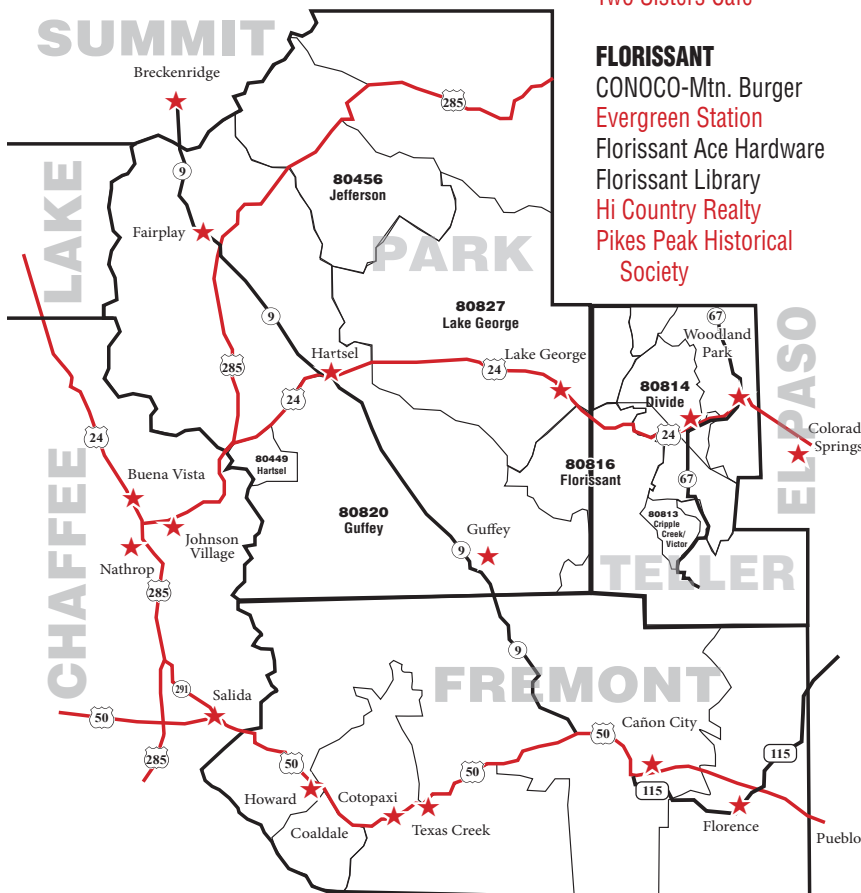

Sinclair
Thunderbird Inn

GREEN MOUNTAIN FALLS

Blue Moose
GMF Post Office
The Pantry

GUFFEY

Corona's at Freshwater
Saloon
Mountain Aires Market

HARTSEL

Hartsel Merchandise
The Hopp Pizza
Highline Cafe
Sinclair Gas Station

HOWARD

Howard Post Office

JEFFERSON

Jefferson Market

JOHNSON VILLAGE

Gunsmoke Plaza

LAKE GEORGE

Big Blue Sky/Tumblin' Trout
Grannys HASH
Library
Ponderosa Country Store
Granite Canyon General Store

MANITOU SPRINGS

Manitou Chamber of Commerce
Tubby's Turnaround
Wichita Parking Lot

NATHROP

Nathrop Post Office

SALIDA

Gem Factory (F St. & 291)
HRRMC
Palace Hotel (Sacket & F)

Pancake Patio
NW corner 2nd & F
Sacred Grounds Coffee
Salida Chamber of Commerce
Salida Library
Salida Post Office
Salida Senior Center
Scanga Meats
Conoco Gas Hwy 50

VICTOR

Claim Jumper
Fragile Edge
KatHouse Liquors
Side Door Cafe
Victor Bakery
Victor Hotel
Victor Laundry

WOODLAND PARK

Banana Belt Liquors
Circle H Smokehouse
Dollar Tree
Donut Mill
FarmCrest
Foxworth/Galbraith
Goodwill
Grandma's Kitchen
Hungry Bear Restaurant
Joanie's Deli
Journeys
Mountain Naturals
Mountain Vapor Lounge
Pikes Peak Credit Union
SAFEWAY
Schumacher's Tire
Smoker Friendly
Teller Senior Coalition
UPS Store
Ute Pass Historical Society
Woodland Country Lodge
Woodland Park Hardware
Woodland Park High School Admin Building
Woodland Park Library
Woodland Park Professional Building

*Red indicates newsbox locations